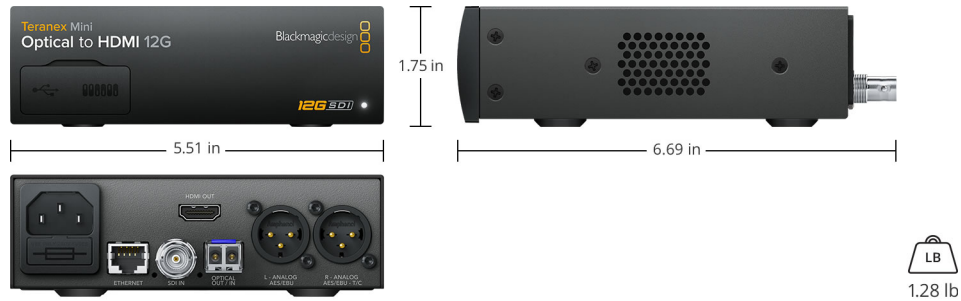

Power Requirements

Power Supply

1 x built-in international AC power supply with IEC C14 inlet. IEC Power cable required. 90 - 240V AC Input.

Power Over Ethernet

Can be powered via 48V DC using PoE+ (power over ethernet).

Power Consumption

16 Watts

Operational Voltage Range

90 - 240V AC

Physical Specifications

Environmental Specifications

Operating Temperature:

0° to 40°C (32° to 104°F)

Storage Temperature:

-20° to 60°C (-4° to 140°F)

Relative Humidity:

0% to 90% non-condensing

What's Included

Teranex Mini - Optical to HDMI 12G

SD card with software and manual

Warranty

3 year Limited Manufacturer's Warranty.

All items on this website are copyright Blackmagic Design Pty. Ltd. 2016, all rights reserved.
All trademarks are property of their respective owners. MSRP excludes sales taxes/duties and shipping costs.

Blackmagic Design Authorized Reseller