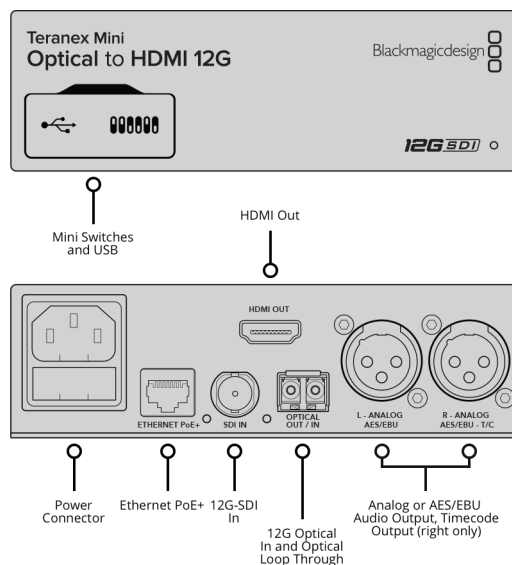

Re-Clocking

Yes