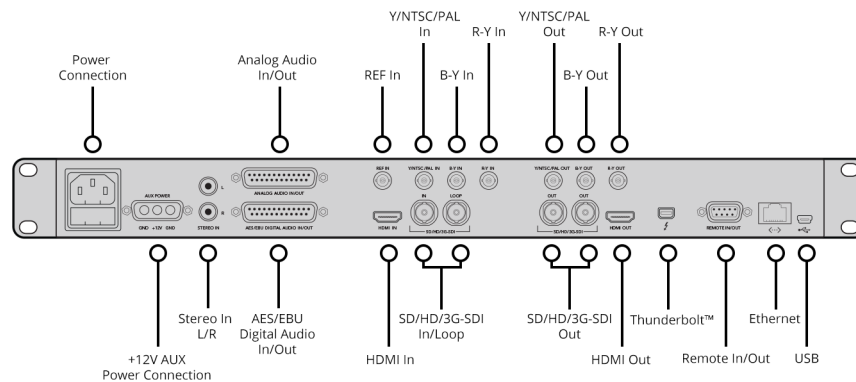

Sync Input

Blackburst in SD or TriSync HD.

Device Control

Sony™ compatible RS-422 deck control port. Serial ports TxRx direction-reversible under software control.

Analog Audio Input

4x inputs of professional balanced analog audio on DB-25 for 4 audio channels. Pinout compatible with Yamaha™, Mackie™, Sony™ and Apogee™ connectors. 2x inputs of unbalanced analog audio on RCA connectors for consumer equipment.

HDMI Audio Input

8 Channels

HDMI Audio Output

8 Channels

Computer Interface

Thunderbolt port for capture and playback of video and audio. USB 2.0 mini B port for software updates and configuration.

Processor Interface

Illuminated pushbuttons, status LEDs and LCD with easy to use onscreen menus.

Standards

SD Format Support

625/25 PAL and 525/29.97 NTSC.

HD Format Support

720p50, 720p59.94, 720p60, 1080PsF23.98, 1080p23.98, 1080PsF24, 1080p24, 1080PsF25, 1080p25, 1080PsF29.97, 1080p29.97, 1080PsF30, 1080p30, 1080i50, 1080p50, 1080i59.94, 1080p59.94, 1080i60 and 1080p60.