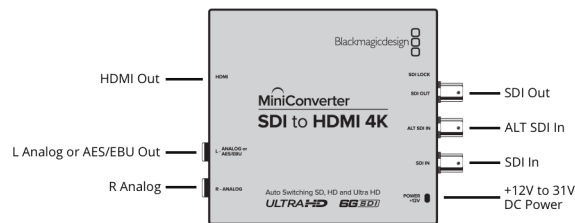

Standards

SD Format Support
525/29.97 NTSC, 525/23.98 NTSC,
625/25 PAL

HD Format Support
720p50, 720p59.94, 720p60, 1080i50,
1080i59.94, 1080i60, 1080PsF23.98,
1080PsF24, 1080PsF25, 1080PsF29.97,
1080PsF30, 1080p23.98, 1080p24,
1080p25, 1080p29.97, 1080p30, 1080p50,
1080p59.94, 1080p60

SDI Compliance
SMPTE 292M, SMPTE 259M,
SMPTE 296M, SMPTE 372M,
SMPTE 424M-B, SMPTE 425M, SMPTE
ST-2081.

SDI Video Rates
SDI video connections are switchable
between standard definition, high
definition level B 3G-SDI and 6G-SDI.

SDI Auto Switching
Automatically detects SD, HD
or 6G-SDI.