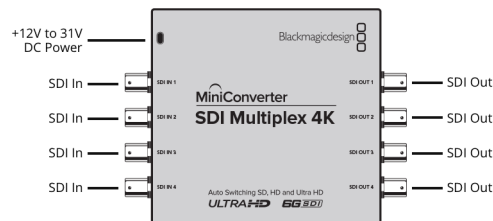

Mini Converter SDI Multiplex 4K

The converter you need when converting between Quad Link HD-SDI, Dual Link 3G-SDI and Single Link 6G-SDI Ultra HD equipment. Mini Converter SDI Multiplex 4K includes 4 x 6G-SDI inputs and 4 x 6G-SDI outputs so it can convert in both directions. Also converts between Dual Link HD-SDI 4:4:4 and Single Link 3G-SDI.

\$495

Connections

SDI Video Input

4 x 1.5Gb/s SDI or 2 x 3G-SDI or 1 x 6G-SDI.

Multiple Rate support

Auto detection of SD, HD or 6G-SDI on Input 1

Reclocking

Yes

SDI Video Output

4 x 6G-SDI.

Updates and Configuration

USB

Standards

SD Format Support

525/29.97 NTSC, 525/23.98 NTSC, 625/25 PAL

HD Format Support