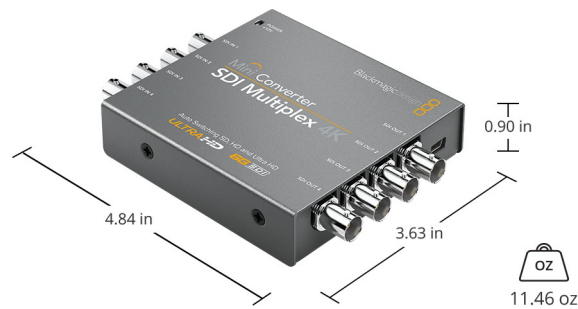

Software

Software Control

Mac OS X™ and Windows™ software upgrade via USB.

Internal Software Upgrade

Via included updater application.

Operating Systems

Mac OS X 10.10 Yosemite, Mac OS X 10.11 El Capitan or later.

Windows 8.1 or Windows 10.

Settings Control

Mini Switches or USB software.

Power Requirements

Power Supply

+12V universal power supply included with international socket adapters for all countries. Cable tie point.

Power Consumption

5.2 Watts

Operational Voltage Range

12 - 31V DC

Physical Specifications

Environmental Specifications

Operating temperature

0° to 40° C (32° to 104° F)

Storage temperature

-20° to 45° C (-4° to 113° F)

Relative Humidity

0% to 90% non-condensing

What's Included

Mini Converter SDI Multiplex 4K

Software CD

12V universal power supply with international socket adapters

---