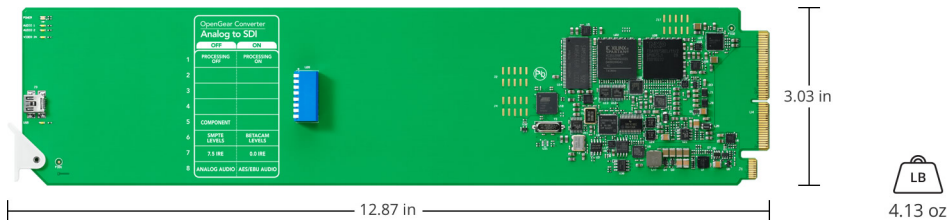

SDI Audio Sampling

Television standard sample rate of 48 kHz and 24-bit.

SDI Format Support

625/25 PAL, 525/29.97 NTSC, 1080PsF23.98, 1080PsF24, 1080PsF25, 1080i50, 1080i59.94, 1080i60, 720p50, 720p59.94 and 720p60.

Software

Software Control

Mac OS X™ and Windows™ software upgrade via USB.

Internal Software Upgrade

Via included updater application.

Operating Systems

Mac OS X 10.10 Yosemite, Mac OS X 10.11 El Capitan or later.

Windows 8.1 or Windows 10.

Settings Control

OpenGear DashBoard network control software, Mini Switches or USB software.

Physical Specifications

Environmental Specifications

Operating Temperature

0° to 40° C (32° to 104° F)

Storage Temperature

-20° to 45° C (-4° to 113° F)

Relative Humidity

0% to 90% non-condensing

What's Included

OpenGear Converter Analog to SDI