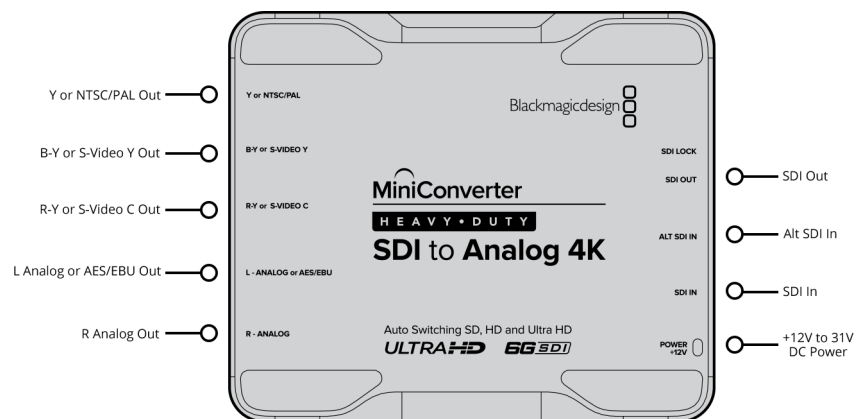

SDI Redundant Input

Automatically switches over if main SDI input is lost.

Multi Rate Support

Auto detection of 6G-SDI, HD or standard definition SDI inputs.

Updates and Configuration

Via USB 2.0 high speed. (480 Mb/s)

Reclocking

Yes

Standards

SD Format Support

525/29.97 NTSC, 525/23.98 NTSC,
625/25 PAL

HD Format Support

720p50, 720p59.94, 720p60, 1080i50,
1080i59.94, 1080i60, 1080p23.98,
1080PsF23.98, 1080p24, 1080PsF24,
1080p25, 1080PsF25, 1080p29.97,
1080PsF29.97, 1080p30, 1080PsF30