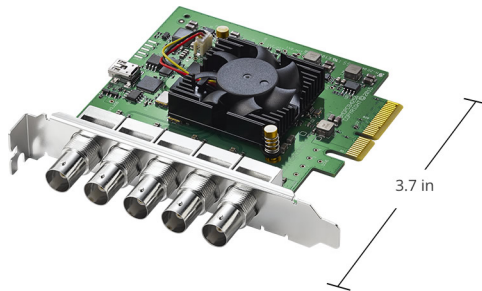

HD Down Conversion

Built in, high quality software down converter from HD to SD on output. Down converted SD selectable between letterbox, anamorphic 16:9 and center cut 4:3 styles.

HD Up Conversion

Built in, high quality software up converter from SD to 720HD or 1080HD on input. Selectable between 4:3 pillarbox, 14:9 zoom and 16:9 zoom

Real Time Effects

Final Cut Pro X internal effects. Premiere Pro CC Mercury Playback Engine effects. Avid Media Composer internal effects.

Cross Conversion

Built-in, high quality software cross conversion from 720HD to 1080HD, 1080HD to 720HD on playback

---

Physical Specifications

5.64 oz

Operating Systems

Mac OS X 10.9 Mavericks, Mac OS X 10.10 Yosemite, Mac OS X 10.11 El Capitan or later.

Windows 7, 8 and 10, all 64-bit.

Linux

EMC Certifications

FCC, CE and C-Tick

Environmental Specifications

Operating Temperature

5° to 40° C (32° to 104° F)

Storage Temperature

-20° to 45° C (-4° to 113° F)

Relative Humidity

0% to 90% non-condensing

What's Included

DeckLink Duo 2

SD card with software and manual