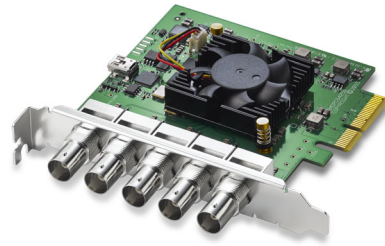

DeckLink Duo 2

Featuring 4 independent 3G-SDI connections, DeckLink Duo 2 is a PCIe capture and playback card that supports SDI formats in SD and HD up to 1080p60! You get the flexibility of 4 separate capture or playback cards in one! Plus, it's completely customizable so it's perfect for media play-out systems, multi screen digital signage servers, real time multi channel capture systems and more!

\$495

Connections

SDI Video Input

4 x bidirectional 12-bit SD/HD independently configurable as either Input or Output

SDI Audio Input

16 channels embedded in SD and HD

Sync Input

Blackburst in SD 720p50, 720p59.94, 1080i50 and 1080i59.94 formats or Tri-Sync in any HD format.

SDI Video Output

4 x bidirectional 12-bit SD/HD independently configurable as either Input or Output

SDI Audio Output

16 channels embedded in SD and HD

Computer Interface

PCI Express 4 lane, compatible with 4 and 8 lane PCIe slots.