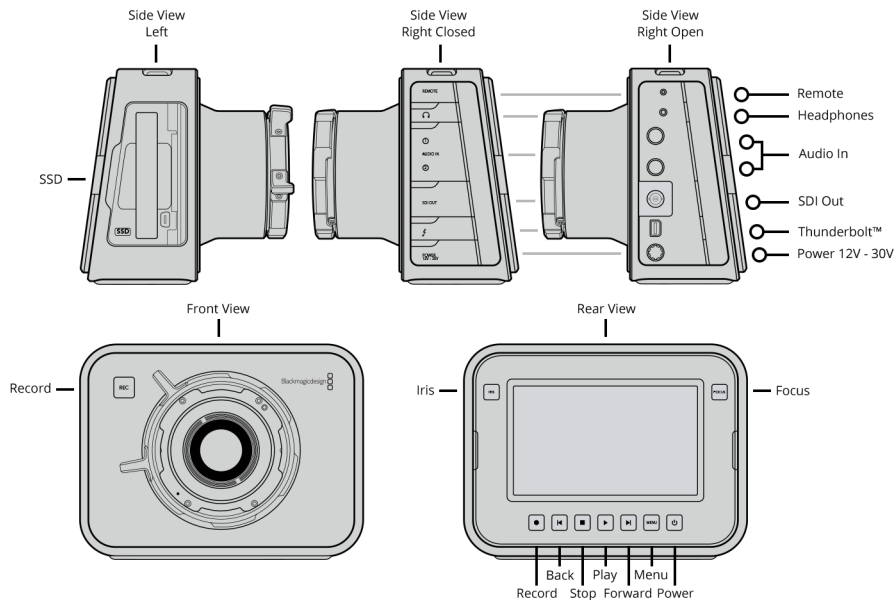

Storage Format

Mac OS Extended or exFAT format. SSDs can be formatted in camera, or on any Mac or Windows computer. Formatting in camera recommended.

Storage Rates

2400 x 1350
CinemaDNG RAW - 105 MB/s
1920 x 1080
Apple ProRes 422 - 18.4 MB/s
Apple ProRes 422 LT - 12.75 MB/s
Apple ProRes Proxy - 5.6 MB/s
Avid DNxHD - 27.5 MB/s
Storage rates based on 30 frames per second.

Recording Formats

Lossless compressed 2.5K
CinemaDNG RAW with film dynamic range at 2400 x 1350. Apple ProRes 422 HQ, ProRes 422, ProRes 422 LT, ProRes 422 Proxy and Avid DNxHD. All ProRes and DNxHD recording in 1920 x 1080 10-bit YUV with choice of Film or Video Dynamic Range.

Connections

SDI Video Output

1 x 10-bit HD-SDI 4:2:2 with choice of Film or Video dynamic range. When recording is set to 25p or 29.97p with SDI Overlays switched off, the SDI output format is 1080i50 and 1080i59.94 respectively.

Analog Audio Input

2 x 1/4" jacks for professional balanced analog audio, switchable between mic and line levels.

Analog Audio Output

1 x 3.5mm stereo headphone output.

SDI Audio Output

2 channels in HD-SDI

Remote Control

1 x 2.5mm LANC for Record Start and Stop.

Computer Interface

Thunderbolt port for waveform monitoring and capture of 1080 HD video

USB 2.0 Mini-B port for software updates and configuration.

External Power

12V-30V DC port for external battery power or use included 12V AC adapter.

Standards

SDI Compliance

SMPTE 292M.

SDI Audio Sampling

48 kHz and 24 bit.