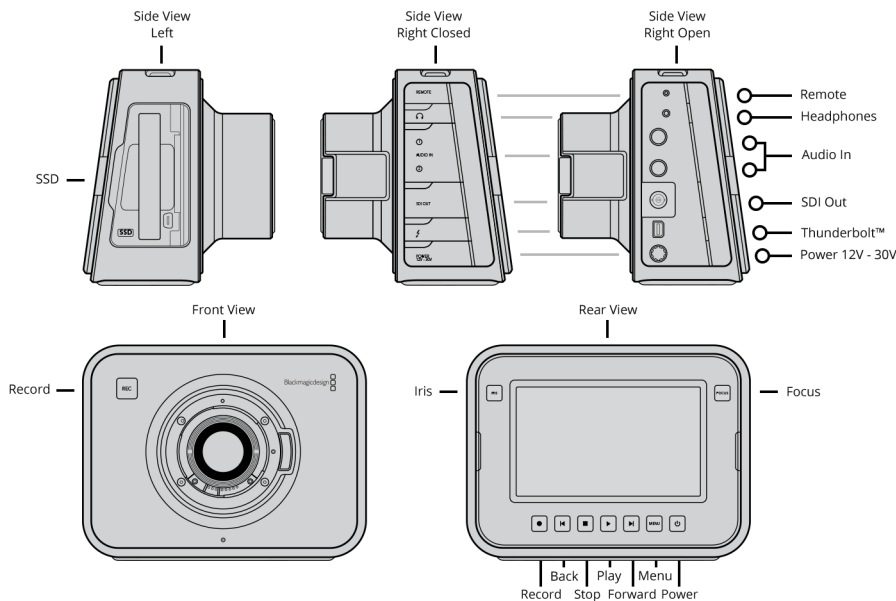

Storage Format

Mac OS Extended or exFAT format. SSDs can be formatted in camera, or on any Mac or Windows computer. Formatting in camera recommended.

Storage Rates

2400 x 1350
CinemaDNG RAW - 105 MB/s
1920 x 1080
Apple ProRes 422 - 18.4 MB/s
Apple ProRes 422 LT - 12.75 MB/s
Apple ProRes Proxy - 5.6 MB/s
Avid DNxHD - 27.5 MB/s
Storage rates based on 30 frames per second.

Recording Formats

Lossless compressed 2.5K
CinemaDNG RAW with film dynamic range at 2400x1350. Apple ProRes 422 HQ, ProRes 422, ProRes 422 LT, ProRes 422 Proxy and Avid DNxHD. All ProRes and DNxHD recording in 1920x1080 10-bit YUV with choice of Film or Video Dynamic Range.

Connections

SDI Video Output

1 x 10-bit HD-SDI 4:2:2 with choice of Film or Video Dynamic Range. When recording is set to 25p or 29.97p with SDI Overlays switched off, the SDI output format is 1080i50 and 1080i59.94 respectively.

Analog Audio Input

2 x 1/4" jacks for professional balanced analog audio, switchable between mic and line levels.

Analog Audio Output

1 x 3.5mm stereo headphone output

SDI Audio Output

2 channels in HD-SDI

Remote Control

1 x 2.5mm LANC for Rec Start/Stop, Iris Control and Focus Control

Computer Interface

Thunderbolt port for capture of RAW video and audio.

USB 2.0 Mini-B port for software updates and configuration.

External Power

12V-30V DC port for external battery power or use included 12V AC adapter.

Standards

SDI Compliance

SMPTE 292M.

SDI Audio Sampling

48 kHz and 24 bit.