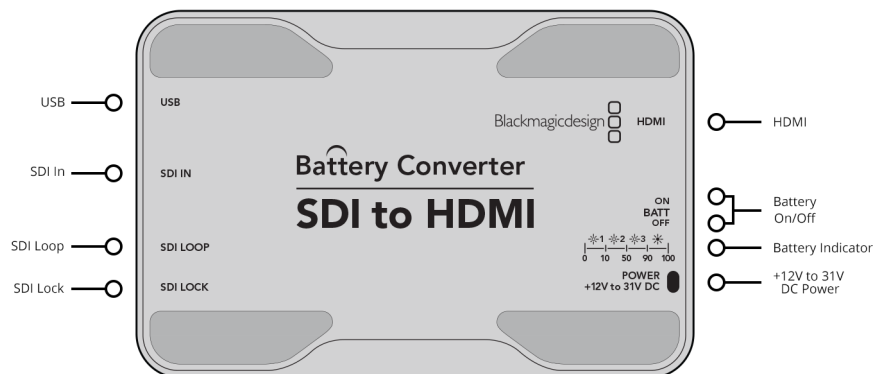

Software Updates

Via USB 2.0 high speed. (480 Mb/s)

Standards

SDI Compliance

SMPTE 292M, SMPTE 259M, SMPTE 296M, ITU-R BT.656 and ITU-R BT.601.

SDI Video Rates

SDI video connections are switchable between standard definition and high definition.

SDI Color Precision

4:2:2

SDI Color Space

YUV

SDI Auto Switching

Automatically selects between SD-SDI, HD-SDI and 3 Gb/s SDI.

HDMI Format Support

525/29.97 NTSC, 625/25 PAL, 720p50, 720p59.94, 720p60, 1080i50, 1080i59.94, 1080i60, 1080p23.98, 1080p24, 1080p25, 1080p29.97, 1080p30, 1080p50, 1080p59.94 and 1080p60.