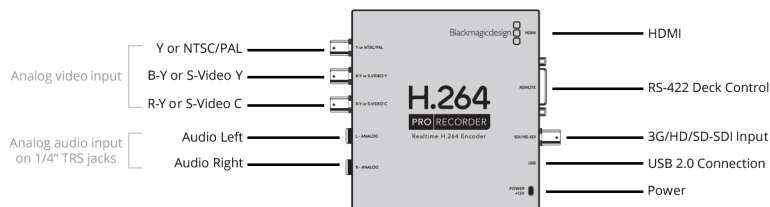

\$495

Connections

SDI Video Input
1 x 10-bit SD/HD switchable

Analog Video Input
1 x Component YUV on 3 BNCs switchable to S-Video or Composite. Component supports HD and SD.

HDMI Video Input
1 x HDMI type A connector.

Analog Audio Input
2 Channels of professional balanced analog audio with standard 1/4 inch jack connections.

SDI Audio Input
2 Channels from embedded SDI audio.

HDMI Audio Input
2 Channels from embedded HDMI audio.

External Control
RS-422 deck control.

Computer Interface
USB 2.0 high speed (480Mb/s)

Standards

SD Video Formats
525i59.94 NTSC, 625i50 PAL

Audio Sampling
Television standard sample rate of 48 kHz and 24 bit.

Video Sampling
4:2:2 YUV

SDI Color Precision
10-bit

HDMI Color Precision
10-bit

SDI Rates
270 Mb, 1.5G-SDI, 3G-SDI

HD Video Formats

720p50, 720p59.94, 720p60
1080p23.98, 1080p24, 1080p25,
1080p29.97, 1080p30, 1080p50,
1080p59.94, 1080p60
1080PsF23.98, 1080PsF24, 1080PsF25,
1080PsF29.97, 1080PsF30
1080i50, 1080i59.94, 1080i60